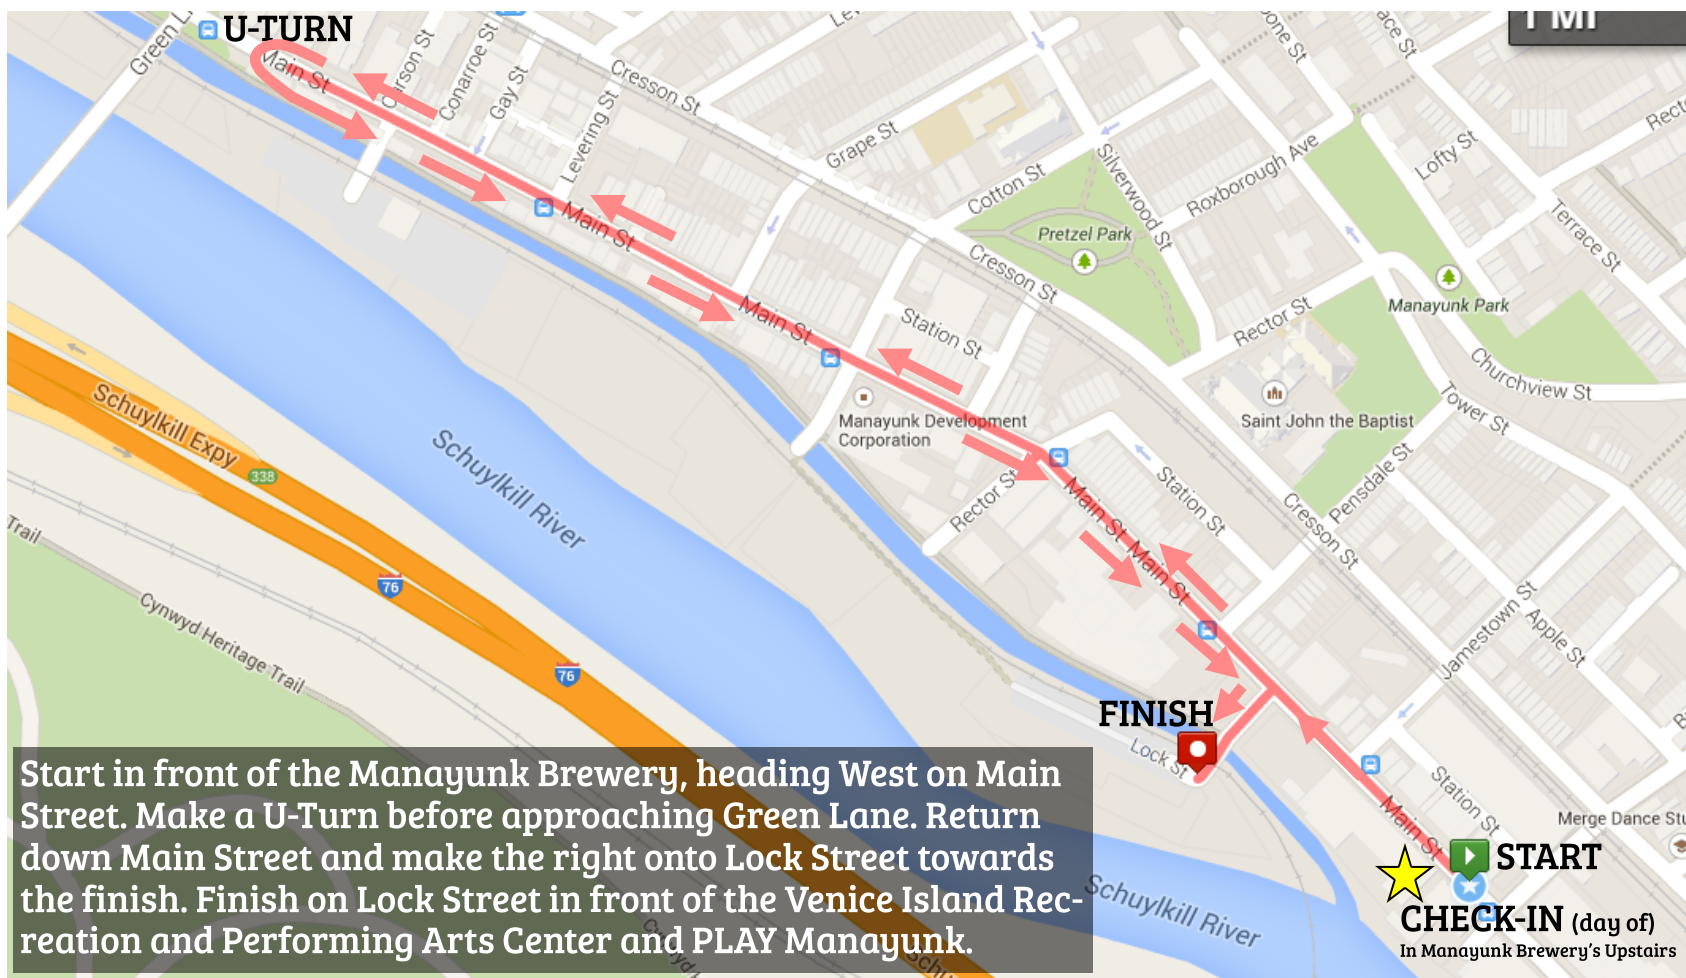

# MANAYUNK MILE

May 16, 2015 | Course Map

Start in front of the Manayunk Brewery, heading West on Main Street. Make a U-Turn before approaching Green Lane. Return down Main Street and make the right onto Lock Street towards the finish. Finish on Lock Street in front of the Venice Island Recreation and Performing Arts Center and PLAY Manayunk.

## RACE ELEVATION CHART

**ELEVATION**  
58 FT GAIN

**START ELEVATION**  
35 FT

**MAX ELEVATION**  
70 FT