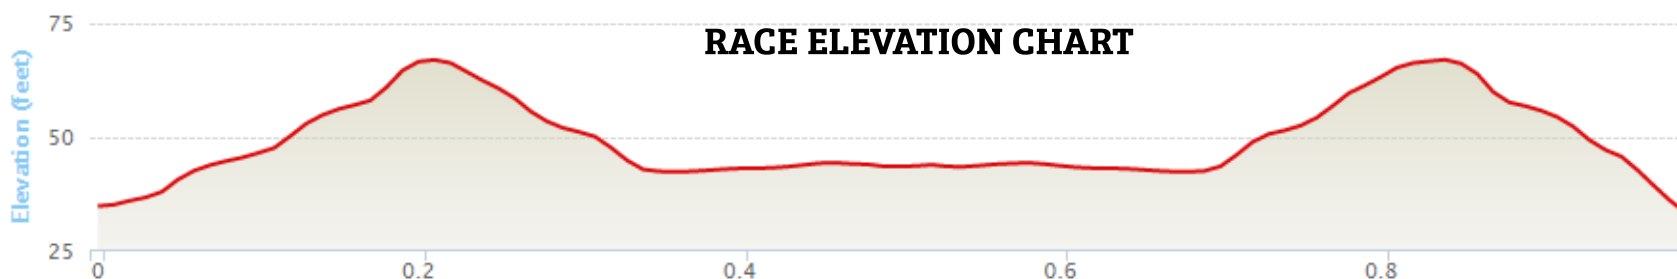

# MANAYUNK MILE

May 16, 2015 | Course Map

Start in front of the Manayunk Brewery, heading West on Main Street. Make a U-Turn before approaching Green Lane. Return down Main Street and make the right onto Lock Street towards the finish. Finish on Lock Street in front of the Venice Island Recreation and Performing Arts Center and PLAY Manayunk.

## RACE ELEVATION CHART

**ELEVATION**  
58 FT GAIN

**START ELEVATION**  
35 FT

**MAX ELEVATION**  
70 FT